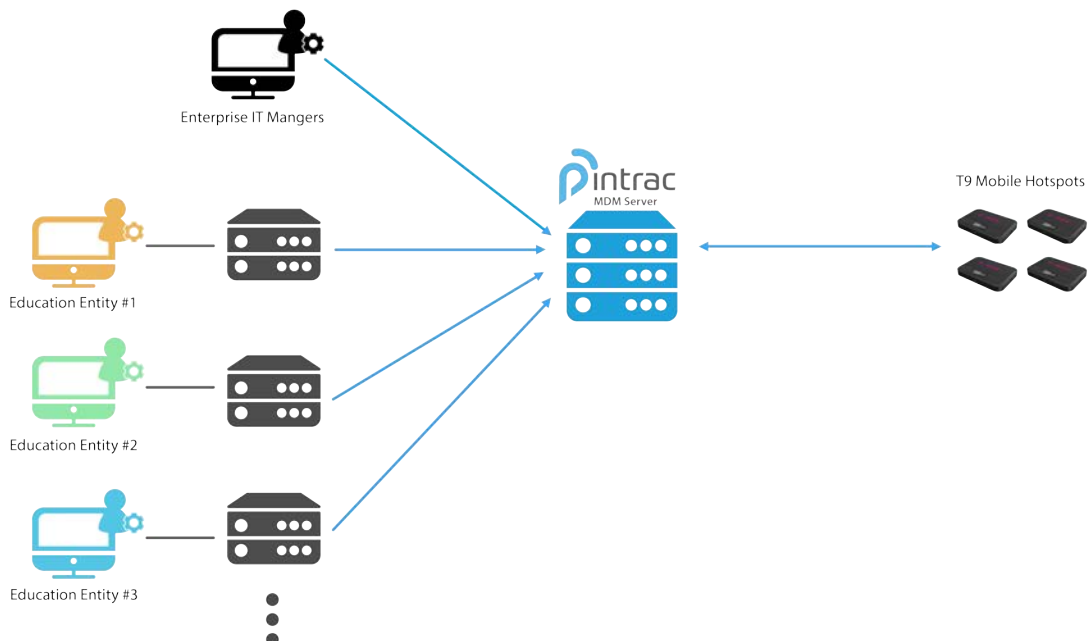

# Creating Mobile Device Management (MDM) Solutions

Pintrac MDM allows Enterprises, Small Businesses and Educational Institutions to be able to remotely manage and control multiple devices within organizations and groups.

## Far too many kids still don't have reliable access to the internet

By making it easy and affordable for schools to keep students connected, we're helping students make the leap to a better education both in school and at home. It's called the Digital Divide and its an all to real problem in America. We believe mobile access holds the power to close the "homework gap" by giving students the tools they need to plug in to 21st century learning and opportunity at anytime, from anywhere.

Custom security settings

Enable and disable hardware features

Content filtering for safe internet

Time of day control

Interactive dashboards for IT admins

Data Usage Reporting

# Creating Mobile Device Management (MDM) Solutions

Mobile device management allows business users security and control over company data

LAN/WiFi Settings

Mobile Settings

Firewall Settings

The Mobile Device Management solution will allow users to remotely manage and configure their devices in the field. The solution is designed specifically for Educational institutions as well as Enterprises and small businesses. The cloud-based management platform is secured by 2 Factor authentication and industry standard security and protocols.